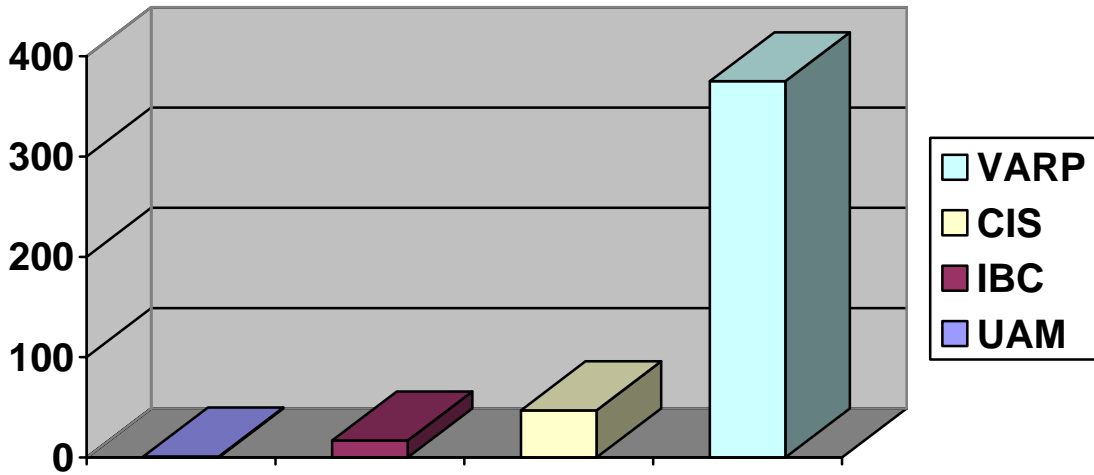

## Yearly Breakdown of Assisted Voluntary Returns from IOM Dublin by Programme

2001

2002

International Organization for Migration  
Eagraíocht Idirnáslúnta Um Imirce

2003

2004

International Organization for Migration  
Eagraíocht Idirnáslúnta Um Imirce